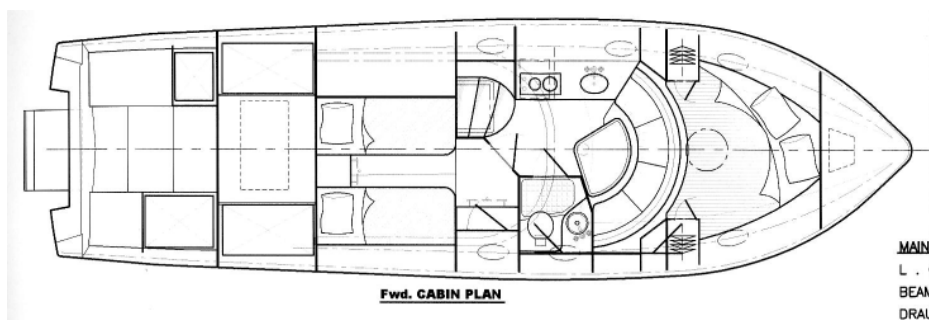

GIRASOL our brand new GC Marine Adora 38 is a fast boat with solid hull and is an excellent day cruiser for up to 8 guests.

Below deck she offers a twin bed cabin, a head compartment with shower and a salon with open forward bed. As an extra a generator was added.

EL GIRASOL – GC Marine Adora 38

MAIN DIMENSIONS	
L . O . A	- 11.85 Meters
BEAM	- 03.50 Meters
DRAUGHT	- 00.52 Meters

ADRIANO YACHTCHARTER - FAHRSCHULE KADEN S.L.

Local 3, E - 07182 Port Adriano - Mallorca
 Tel: +34 971 237 093 - Fax: +34 971 237 015
 Email: info@adriano-yachtcharter.com
 Homepage: www.adriano-yachtcharter.com